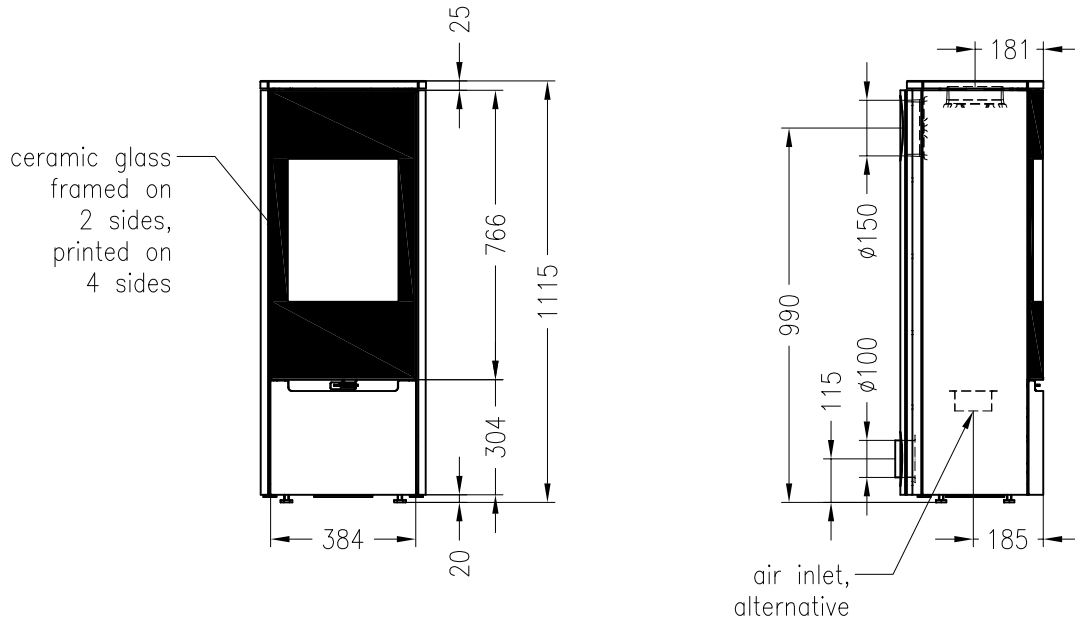

Wood burning stove Stovo S

no rotation, steel version

Selection

as at: 02/2013

front view

M~1:20

side view

M~1:20