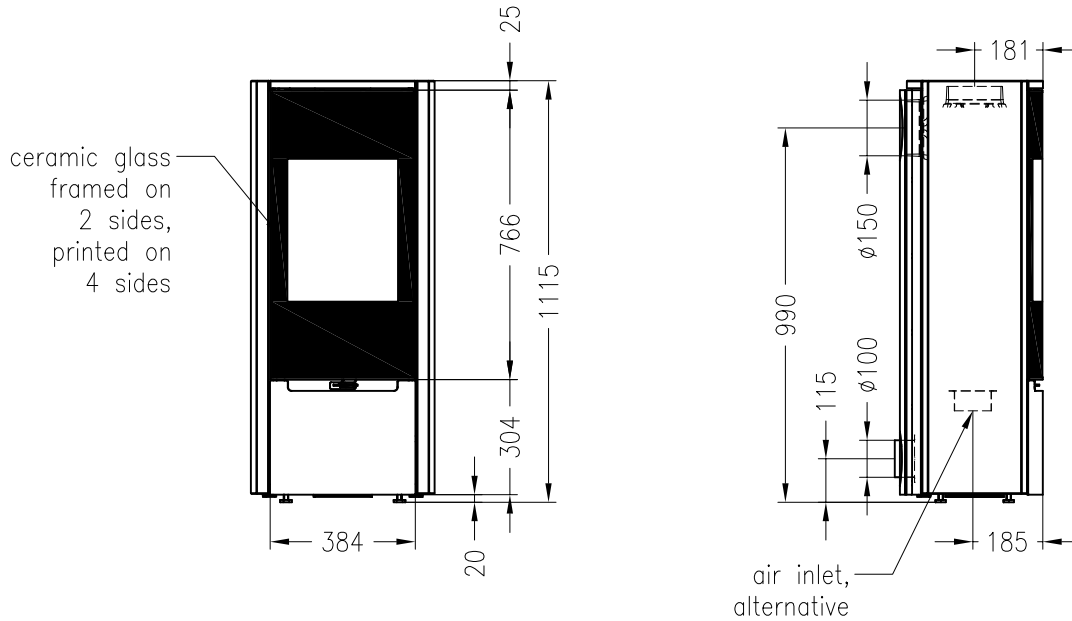

Wood burning stove Stovo S

no rotation, dressed stone cladding

Selection

as at: 02/2013

front view
M~1:20

side view
M~1:20

top view
M~1:10

All representations and drawings are protected by applicable copyright laws.
Utilisation or publication, including individual details, only with our written approval.
Technical data subject to change. Errors and omissions excepted.