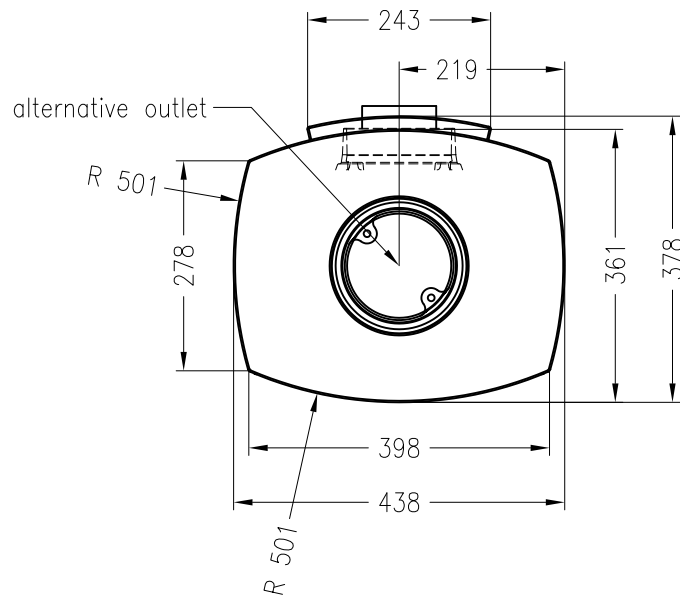

All representations and drawings are protected by applicable copyright laws.
Utilisation or publication, including individual details, only with our written approval.
Technical data subject to change. Errors and omissions excepted.