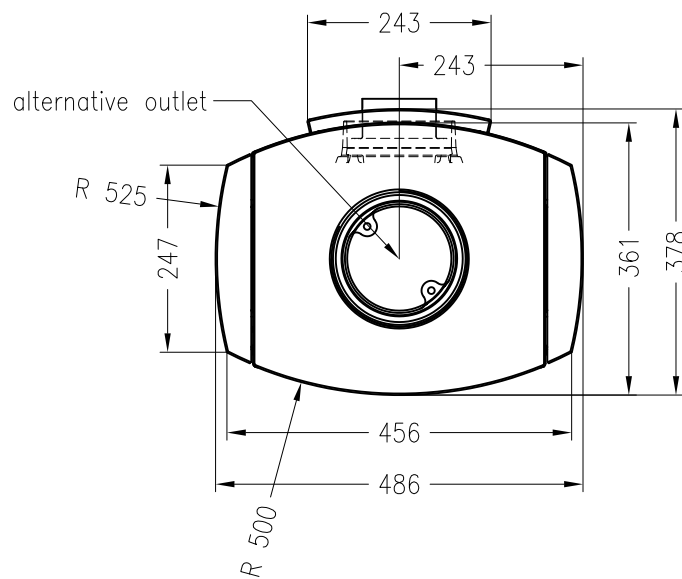

Wood burning stove Stovo S

no rotation, dressed stone cladding

Selection

as at: 02/2013

front view
M~1:20

side view
M~1:20

top view
M~1:10

All representations and drawings are protected by applicable copyright laws.
Utilisation or publication, including individual details, only with our written approval.
Technical data subject to change. Errors and omissions excepted.