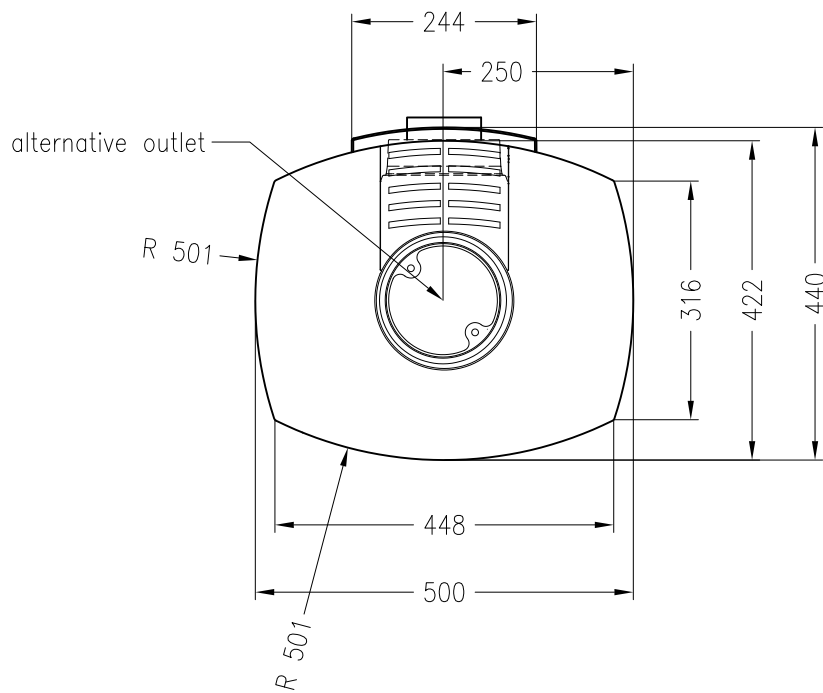

Wood burning stove Stovo S Plus

no rotation, steel version

Selection

as at: 02/2015

front view
M~1:20

side view
M~1:20

top view
M~1:10

All representations and drawings are protected by applicable copyright laws.
Utilisation or publication, including individual details, only with our written approval.
Technical data subject to change. Errors and omissions excepted.