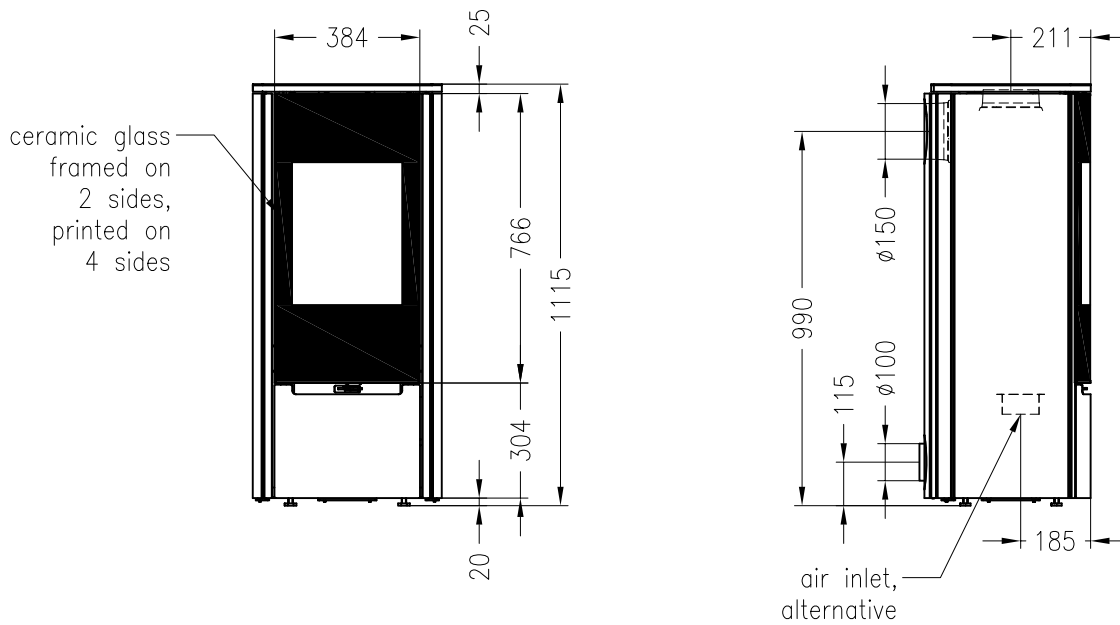

Wood burning stove Stovo S Plus

no rotation, steel version

Selection

as at: 02/2015

front view
M~1:20

side view
M~1:20

top view
M~1:10

All representations and drawings are protected by applicable copyright laws.
Utilisation or publication, including individual details, only with our written approval.
Technical data subject to change. Errors and omissions excepted.