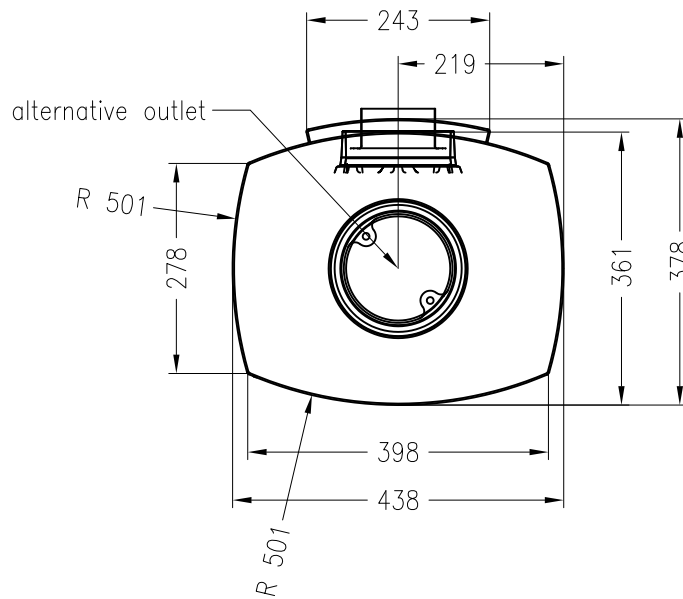

Wood burning stove Stovo L

no rotation, steel version

Selection

as at: 02/2013

front view
M~1:20

side view
M~1:20

top view
M~1:10

All representations and drawings are protected by applicable copyright laws.
Utilisation or publication, including individual details, only with our written approval.
Technical data subject to change. Errors and omissions excepted.