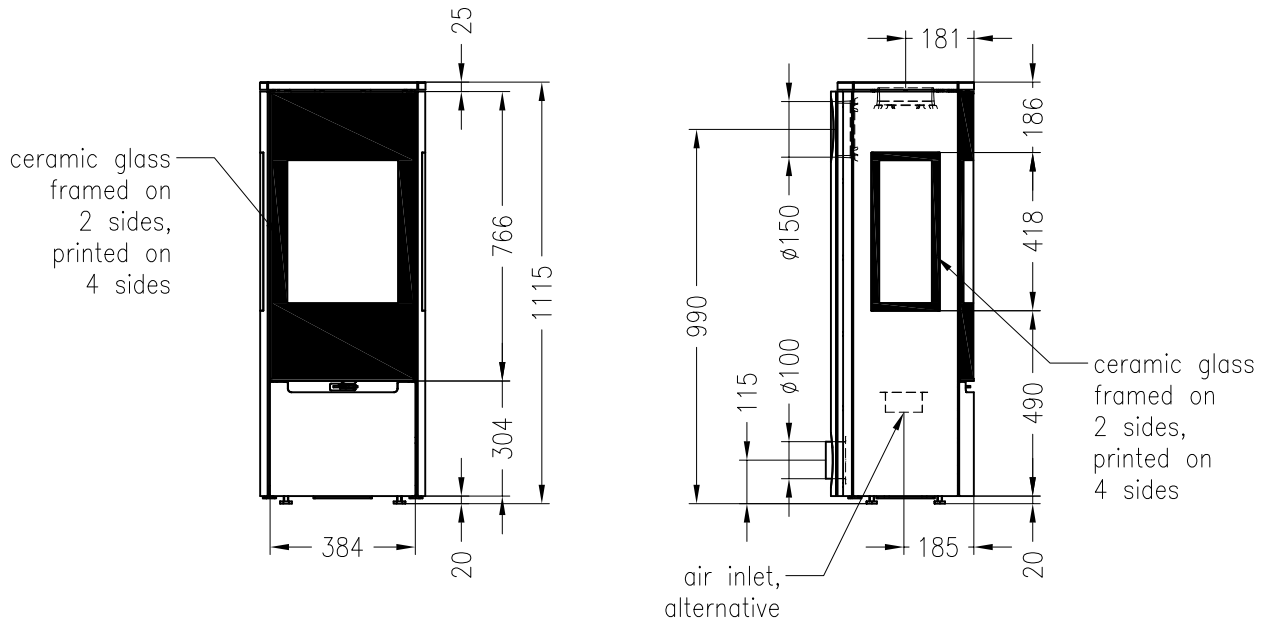

Wood burning stove Stovo L

no rotation, steel version

Selection

as at: 02/2013

front view
M~1:20

side view
M~1:20

top view
M~1:10

All representations and drawings are protected by applicable copyright laws.
Utilisation or publication, including individual details, only with our written approval.
Technical data subject to change. Errors and omissions excepted.