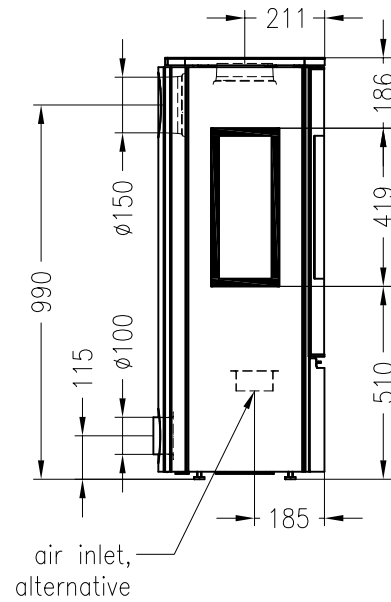

Wood burning stove Stovo L Plus

no rotation, steel version

Selection

as at: 02/2015

front view

M~1:20

side view

M~1:20