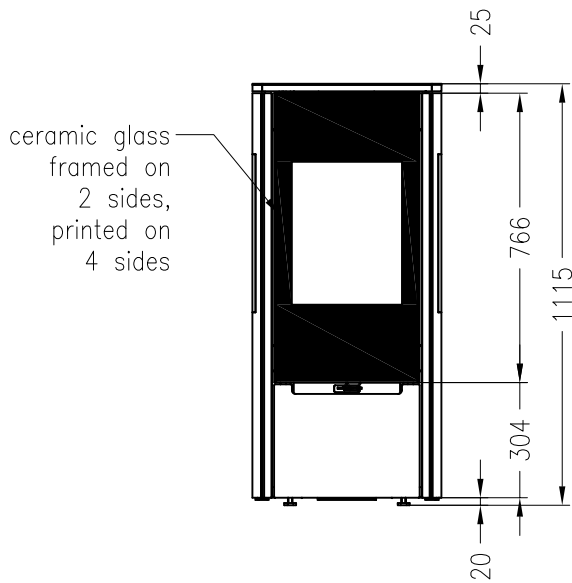

Wood burning stove Stovo L Plus

no rotation, steel version

Selection

as at: 02/2015

front view

M~1:20

side view

M~1:20