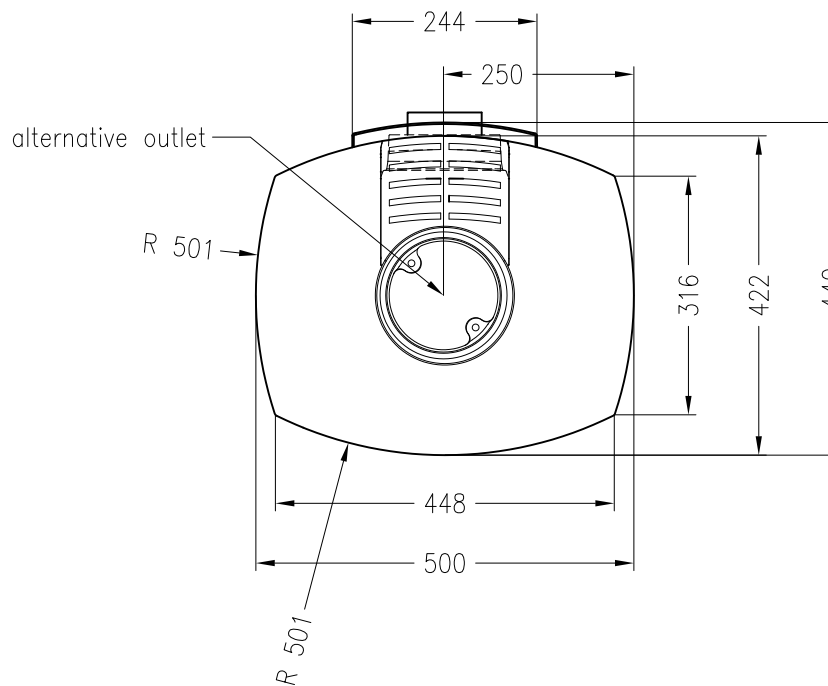

top view

M~1:10