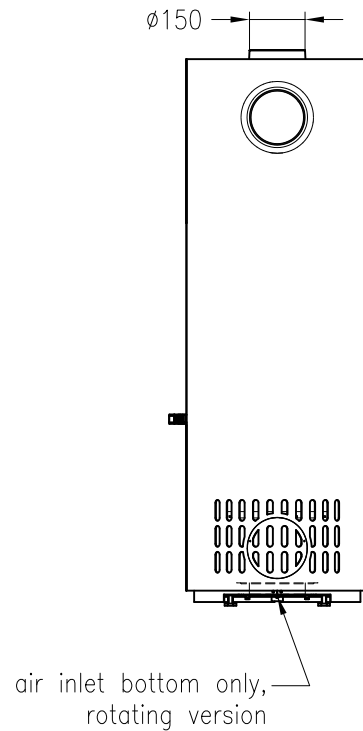

Wood burning stove Passo S

rotatable, steel version

Selection

as at: 10/2012

front view
M~1:20

side view
M~1:20

top view
M~1:10

All representations and drawings are protected by applicable copyright laws.
Utilisation or publication, including individual details, only with our written approval.
Technical data subject to change. Errors and omissions excepted.