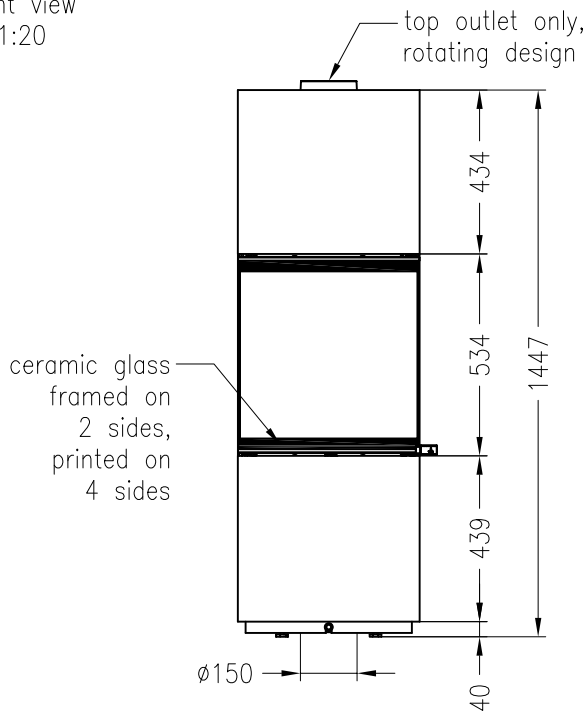

Wood burning stove Passo S

rotatable, steel version

Selection

as at: 10/2012

front view
M~1:20

side view
M~1:20

top view
M~1:10

All representations and drawings are protected by applicable copyright laws.
Utilisation or publication, including individual details, only with our written approval.
Technical data subject to change. Errors and omissions excepted.