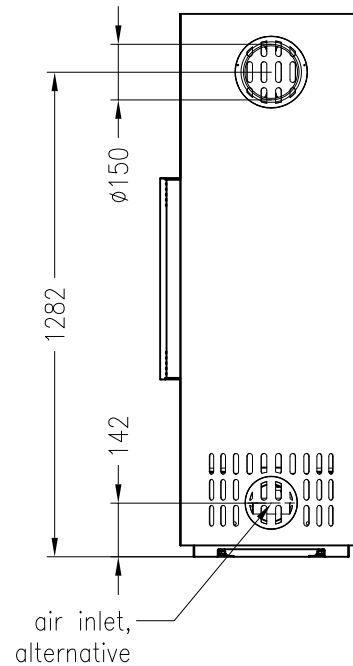

Wood burning stove Passo S 2015

no rotation, steel version

Selection

as at: 02/2015

front view

M~1:20

side view

M~1:20

top view

M~1:10

All representations and drawings are protected by applicable copyright laws.
Utilisation or publication, including individual details, only with our written approval.
Technical data subject to change. Errors and omissions excepted.

Wood burning stove Passo S

rotatable, steel version

Selection

as at: 10/2012

front view
M~1:20

side view
M~1:20

top view
M~1:10

All representations and drawings are protected by applicable copyright laws.
Utilisation or publication, including individual details, only with our written approval.
Technical data subject to change. Errors and omissions excepted.