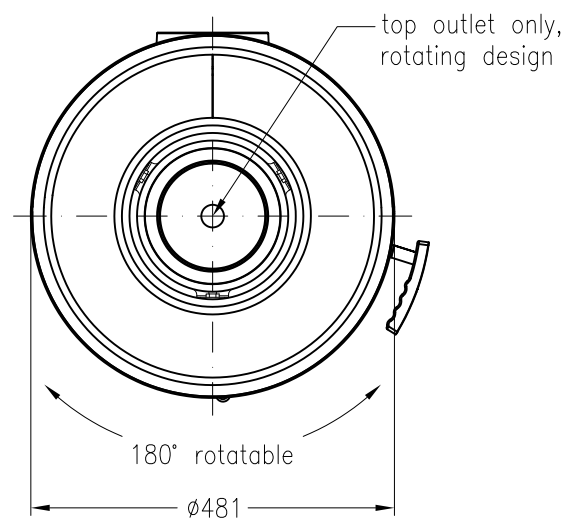

Wood burning stove Passo S

rotatable, steel version

Selection

as at: 10/2012

front view
M~1:20

side view
M~1:20

top view
M~1:10

All representations and drawings are protected by applicable copyright laws.
Utilisation or publication, including individual details, only with our written approval.
Technical data subject to change. Errors and omissions excepted.