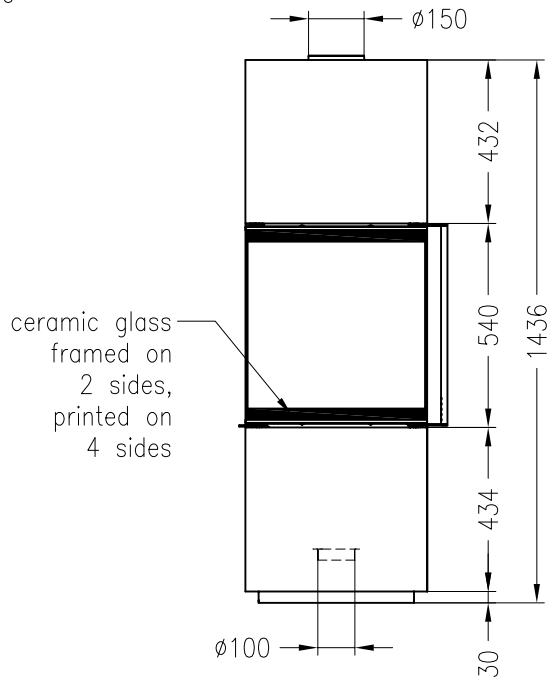

Wood burning stove Passo S 2015

no rotation, steel version

Selection

as at: 02/2015

front view

M~1:20

side view

M~1:20

Wood burning stove Passo S

rotatable, steel version

Selection

as at: 10/2012

front view
M~1:20

side view
M~1:20

top view
M~1:10

All representations and drawings are protected by applicable copyright laws.
Utilisation or publication, including individual details, only with our written approval.
Technical data subject to change. Errors and omissions excepted.