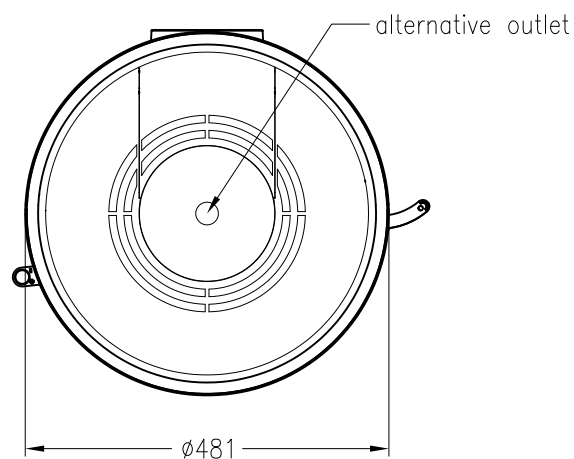

All representations and drawings are protected by applicable copyright laws.
Utilisation or publication, including individual details, only with our written approval.
Technical data subject to change. Errors and omissions excepted.