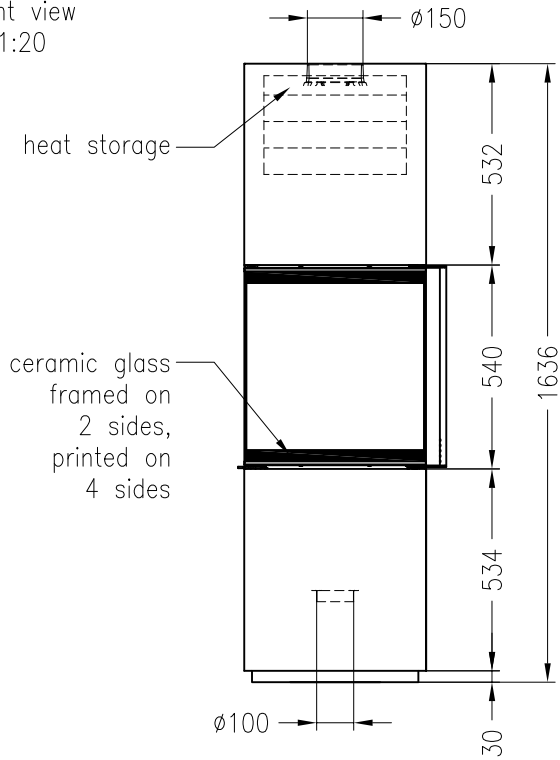

Wood burning stove Passo M 2015

no rotation, steel version

Selection

as at: 05/2015

front view
M~1:20

side view
M~1:20

top view
M~1:10

All representations and drawings are protected by applicable copyright laws.
Utilisation or publication, including individual details, only with our written approval.
Technical data subject to change. Errors and omissions excepted.

Wood burning stove Passo M

rotatable, steel version

Selection

as at: 10/2012

front view
M~1:20

side view
M~1:20

top view
M~1:10

All representations and drawings are protected by applicable copyright laws.
Utilisation or publication, including individual details, only with our written approval.
Technical data subject to change. Errors and omissions excepted.