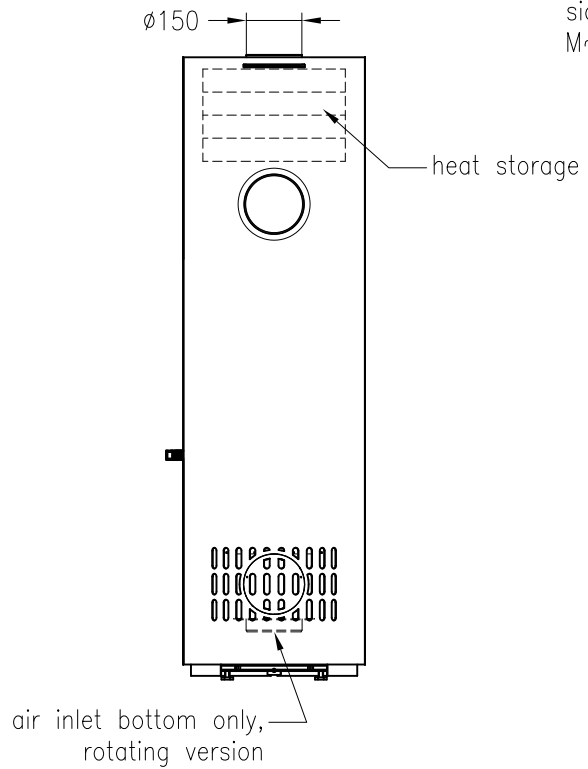

Wood burning stove Passo M

rotatable, steel version

Selection

as at: 10/2012

front view
M~1:20

side view
M~1:20

top view
M~1:10

All representations and drawings are protected by applicable copyright laws.
Utilisation or publication, including individual details, only with our written approval.
Technical data subject to change. Errors and omissions excepted.