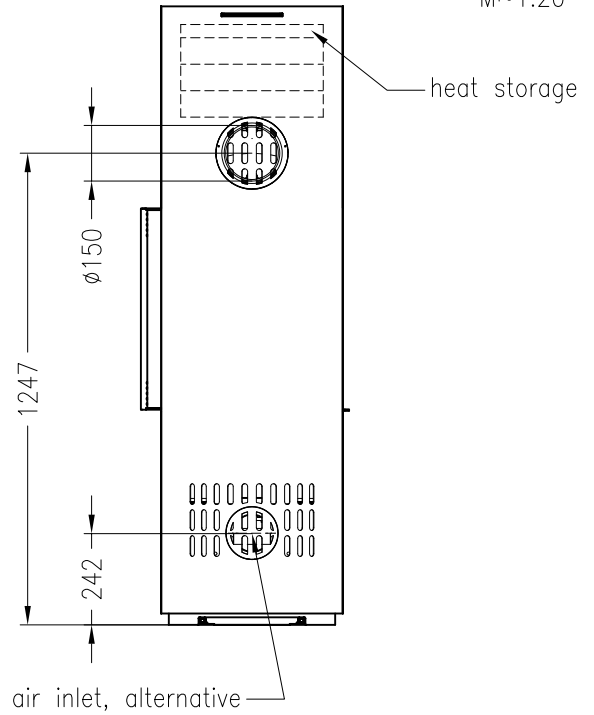

Wood burning stove Passo M 2015

no rotation, steel version

Selection

as at: 05/2015

front view
M~1:20

side view
M~1:20

top view
M~1:10

All representations and drawings are protected by applicable copyright laws.
Utilisation or publication, including individual details, only with our written approval.
Technical data subject to change. Errors and omissions excepted.

Wood burning stove Passo M

rotatable, steel version

Selection

as at: 10/2012

front view
M~1:20

side view
M~1:20

top view
M~1:10

All representations and drawings are protected by applicable copyright laws.
Utilisation or publication, including individual details, only with our written approval.
Technical data subject to change. Errors and omissions excepted.