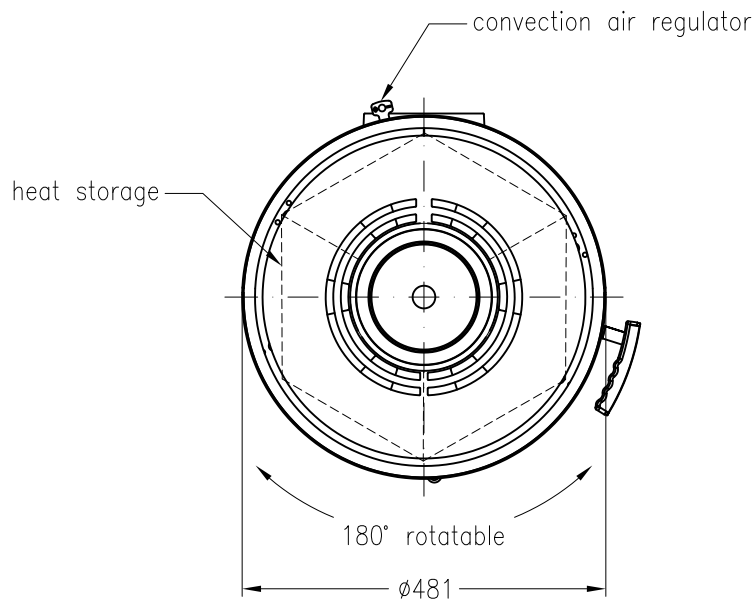

Wood burning stove Passo M

rotatable, steel version

Selection

as at: 10/2012

front view
M~1:20

side view
M~1:20

top view
M~1:10

All representations and drawings are protected by applicable copyright laws.
Utilisation or publication, including individual details, only with our written approval.
Technical data subject to change. Errors and omissions excepted.