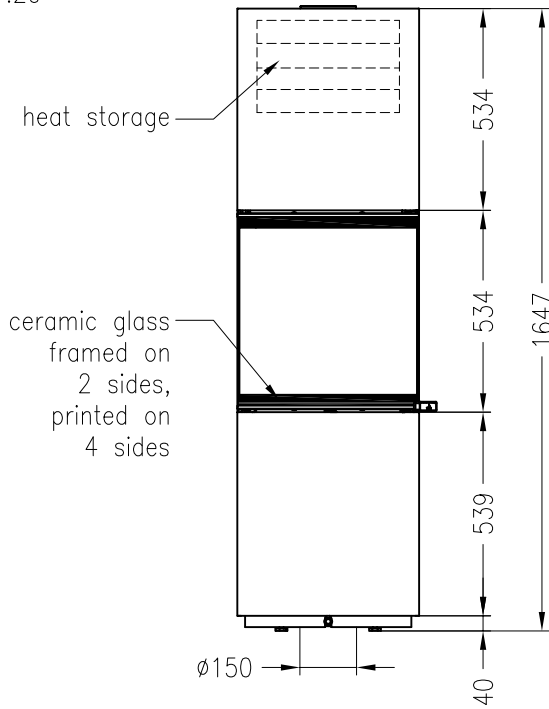

Wood burning stove Passo M

rotatable, steel version

Selection

as at: 10/2012

front view
M~1:20

side view
M~1:20

top view
M~1:10

All representations and drawings are protected by applicable copyright laws.
Utilisation or publication, including individual details, only with our written approval.
Technical data subject to change. Errors and omissions excepted.