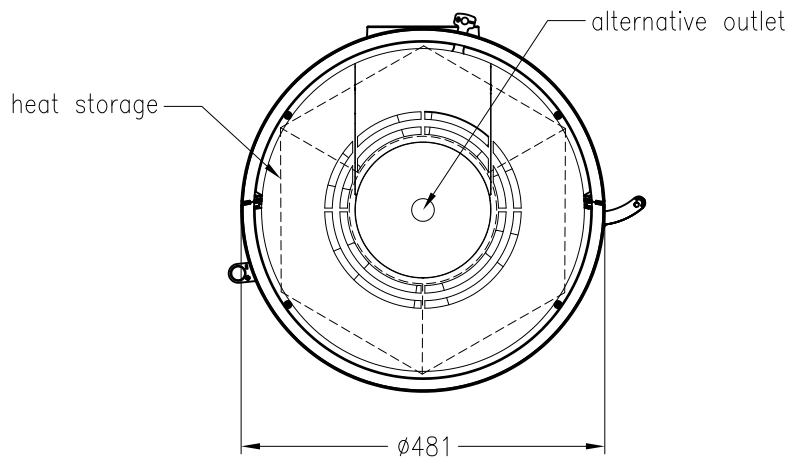

Wood burning stove Passo M 2015

no rotation, steel version

Selection

as at: 05/2015

front view
M~1:20

side view
M~1:20

top view
M~1:10

All representations and drawings are protected by applicable copyright laws.
Utilisation or publication, including individual details, only with our written approval.
Technical data subject to change. Errors and omissions excepted.

Wood burning stove Passo M

rotatable, steel version

Selection

as at: 10/2012

front view
M~1:20

side view
M~1:20

top view
M~1:10

All representations and drawings are protected by applicable copyright laws.
Utilisation or publication, including individual details, only with our written approval.
Technical data subject to change. Errors and omissions excepted.