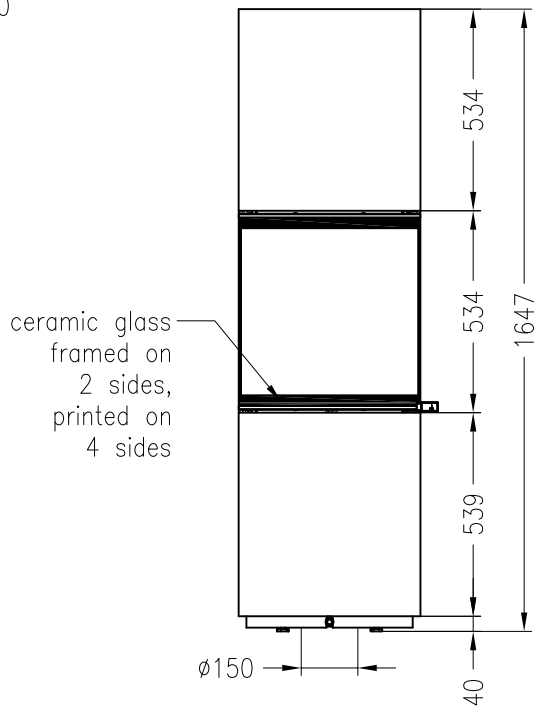

Wood burning stove Passo L

rotatable, steel version

Selection

as at: 10/2012

front view
M~1:20

150 →

side view
M~1:20

air inlet bottom only,
rotating version