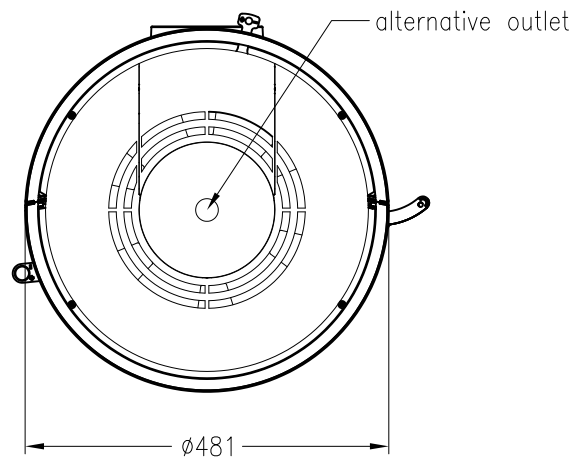

Wood burning stove Passo L 2015

no rotation, steel version

Selection

as at: 05/2015

front view
M~1:20

side view
M~1:20

top view
M~1:10

All representations and drawings are protected by applicable copyright laws.
Utilisation or publication, including individual details, only with our written approval.
Technical data subject to change. Errors and omissions excepted.

Wood burning stove Passo L

rotatable, steel version

Selection

as at: 10/2012

front view
M~1:20

150 →

side view
M~1:20

air inlet bottom only,
rotating version