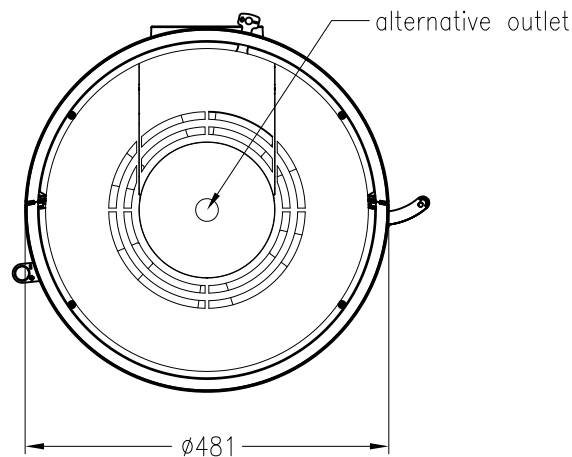

Wood burning stove Passo L 2015

no rotation, steel version

Selection

as at: 05/2015

front view
M~1:20

side view
M~1:20

top view
M~1:10

All representations and drawings are protected by applicable copyright laws.
Utilisation or publication, including individual details, only with our written approval.
Technical data subject to change. Errors and omissions excepted.

Wood burning stove Passo L

rotatable, steel version

Selection

as at: 10/2012

front view
M~1:20

150 → →

side view
M~1:20

air inlet bottom only,
rotating version