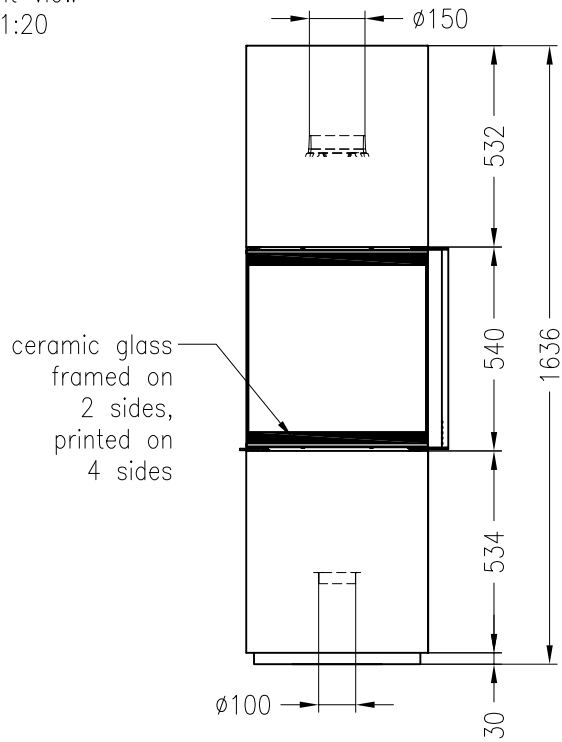

Wood burning stove Passo L 2015

no rotation, steel version

Selection

as at: 05/2015

front view
M~1:20

side view
M~1:20

top view
M~1:10

All representations and drawings are protected by applicable copyright laws.
Utilisation or publication, including individual details, only with our written approval.
Technical data subject to change. Errors and omissions excepted.

Wood burning stove Passo L

rotatable, steel version

Selection

as at: 10/2012

front view
M~1:20

150 →

side view
M~1:20

air inlet bottom only,
rotating version