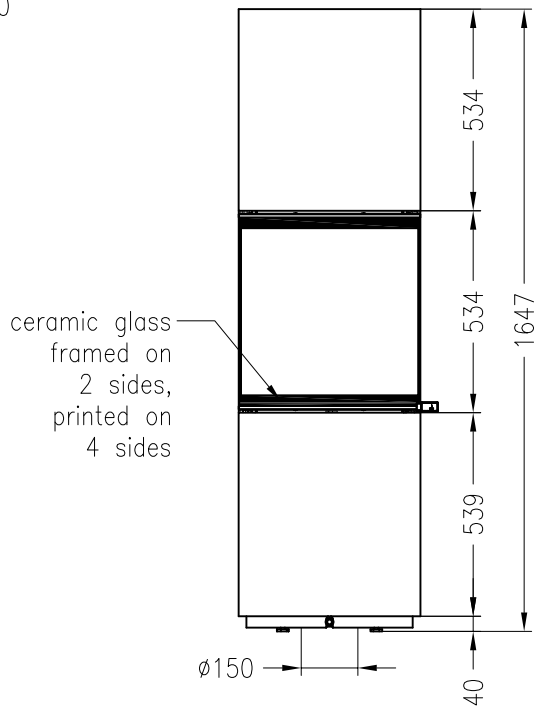

Wood burning stove Passo L

rotatable, steel version

Selection

as at: 10/2012

front view
M~1:20

150 → →

side view
M~1:20

air inlet bottom only,
rotating version