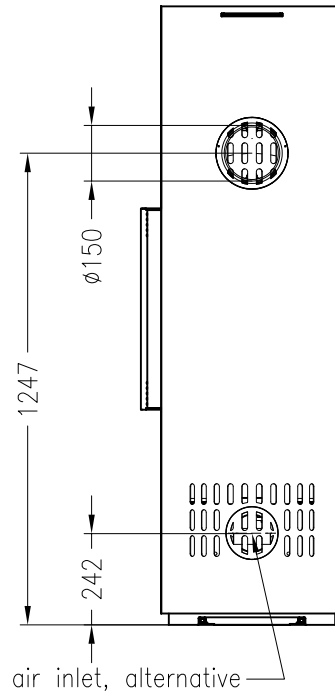

Wood burning stove Passo L 2015

no rotation, steel version

Selection

as at: 05/2015

front view
M~1:20

side view
M~1:20

top view
M~1:10

All representations and drawings are protected by applicable copyright laws.
Utilisation or publication, including individual details, only with our written approval.
Technical data subject to change. Errors and omissions excepted.

Wood burning stove Passo L

rotatable, steel version

Selection

as at: 10/2012

front view
M~1:20

150 → →

side view
M~1:20

air inlet bottom only,
rotating version