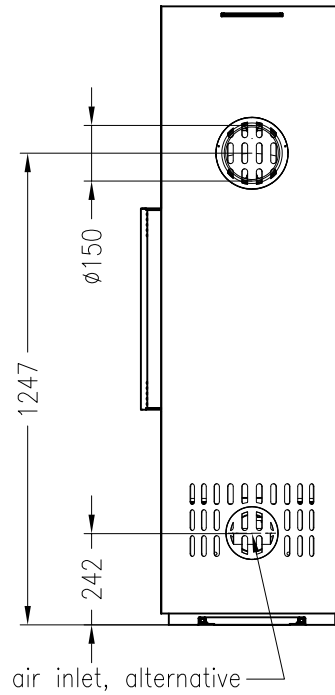

Wood burning stove Passo L 2015

no rotation, steel version

Selection

as at: 05/2015

front view
M~1:20

side view
M~1:20

top view
M~1:10

All representations and drawings are protected by applicable copyright laws.
Utilisation or publication, including individual details, only with our written approval.
Technical data subject to change. Errors and omissions excepted.

Wood burning stove Passo L

rotatable, steel version

Selection

as at: 10/2012

front view
M~1:20

150 →

side view
M~1:20

air inlet bottom only,
rotating version