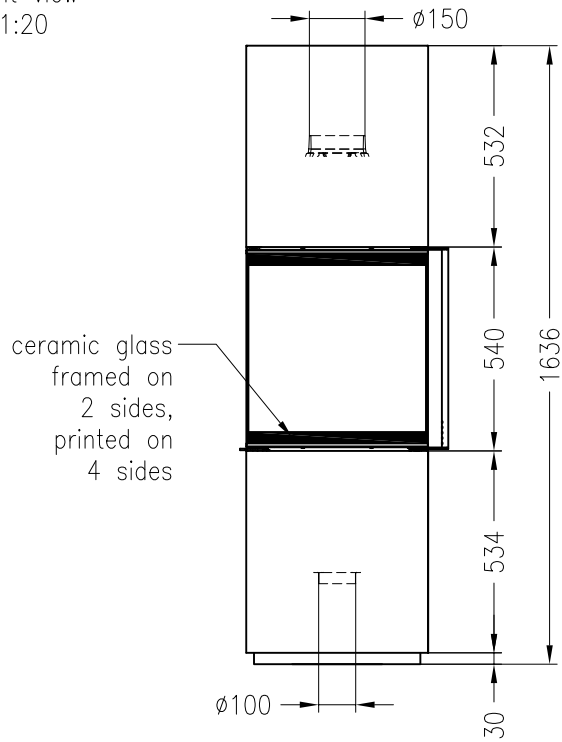

Wood burning stove Passo L 2015

no rotation, steel version

Selection

as at: 05/2015

front view
M~1:20

side view
M~1:20

top view
M~1:10

All representations and drawings are protected by applicable copyright laws.
Utilisation or publication, including individual details, only with our written approval.
Technical data subject to change. Errors and omissions excepted.

Wood burning stove Passo L

rotatable, steel version

Selection

as at: 10/2012

front view
M~1:20

150 → →

side view
M~1:20

air inlet bottom only,
rotating version