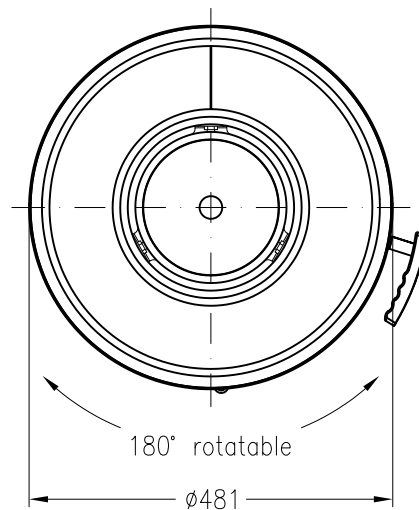

All representations and drawings are protected by applicable copyright laws.
Utilisation or publication, including individual details, only with our written approval.
Technical data subject to change. Errors and omissions excepted.